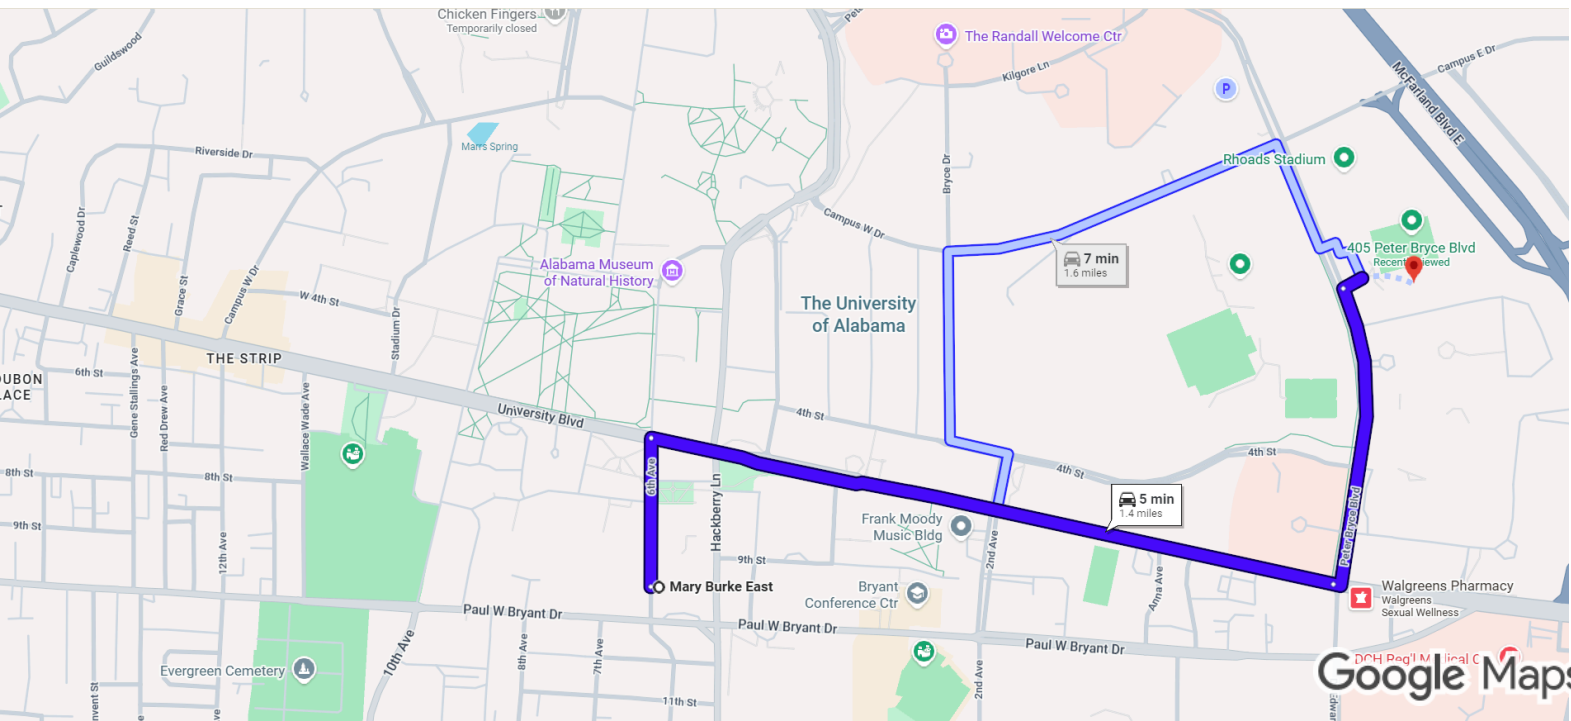

Mary Burke East, 920 Hackberry Ln, Tuscaloosa, AL 35401 Drive 1.4 miles, 5 min
505 Peter Bryce Blvd, Tuscaloosa, AL 35401

Directions from Mary Burke East Residence Hall to Alabama Tennis Facility

Imagery ©2026, Map data ©2026 Google 500 ft

Mary Burke East

920 Hackberry Ln, Tuscaloosa, AL 35401

- ↑ 1. Head toward Judy Bonner Dr
_____ 0.2 mi
- ↘ 2. Turn right onto University Blvd
_____ 0.8 mi
- ↙ 3. Turn left onto Peter Bryce Blvd
_____ 0.4 mi
- ↘ 4. Turn right
_____ 135 ft

505 Peter Bryce Blvd
Tuscaloosa, AL 35401