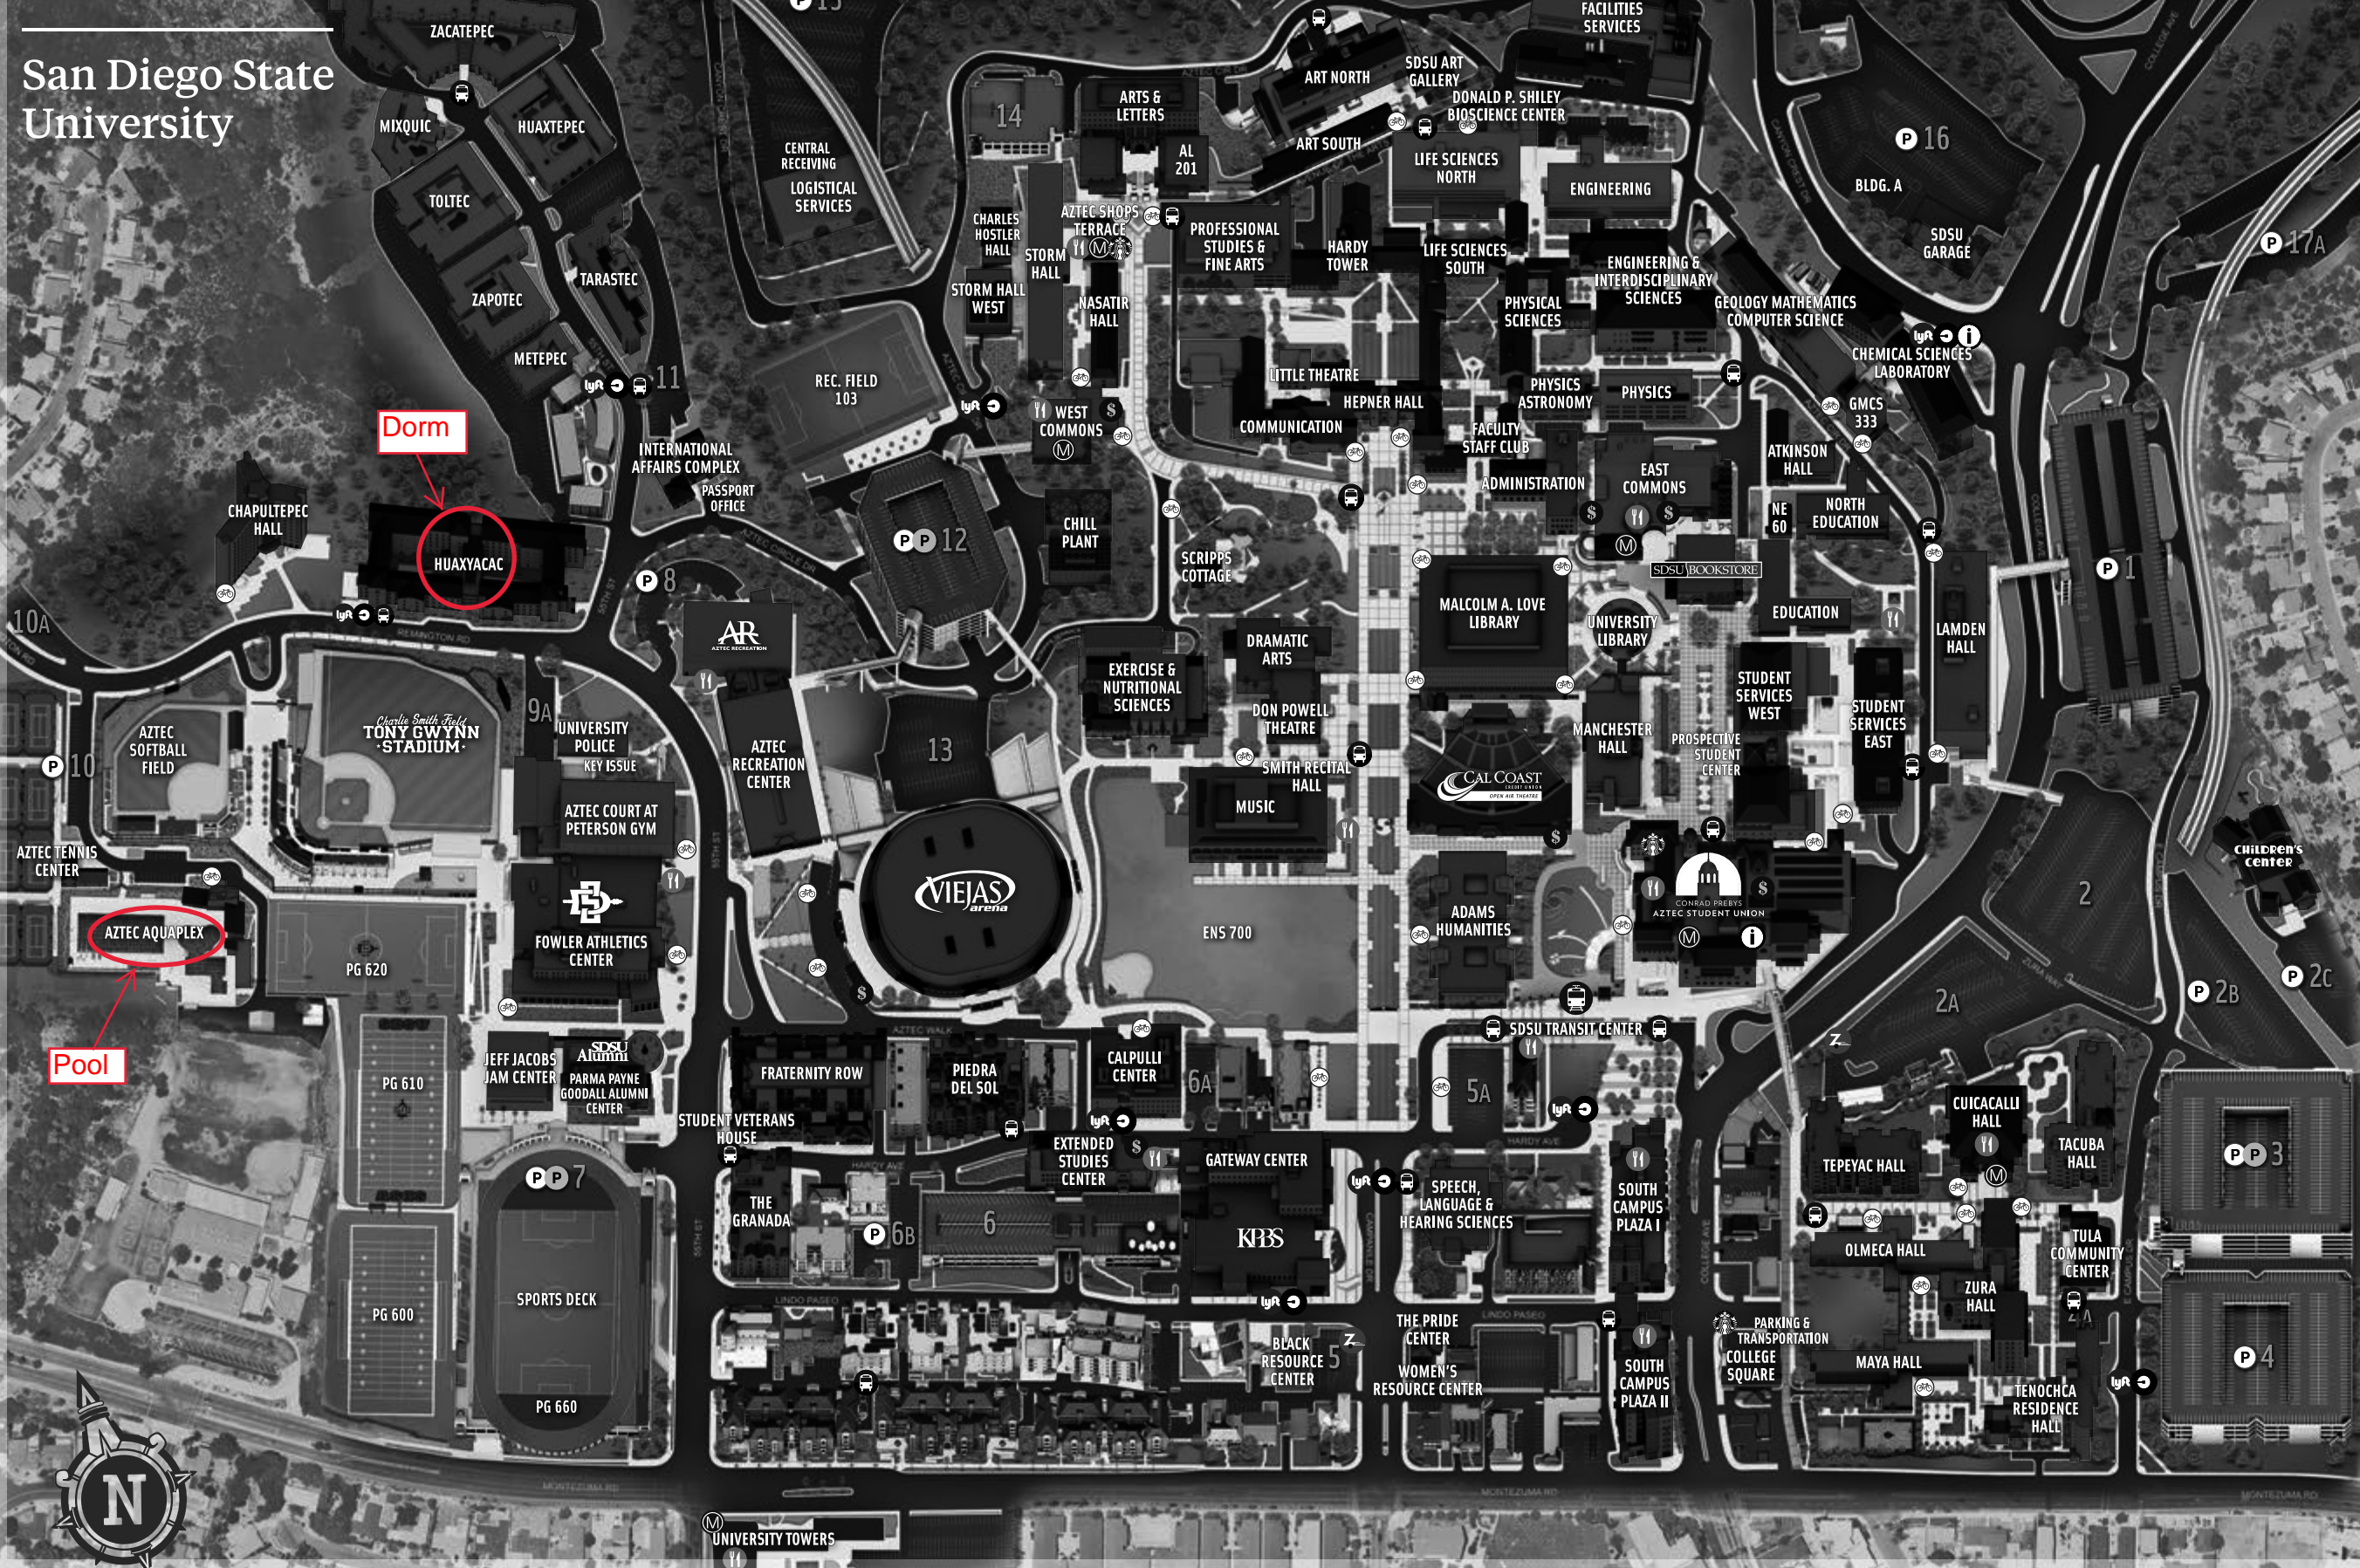

SDSU

San Diego State University

LEGEND

- INFORMATION
- PAY BY PHONE PARKING
- PAY STATION PARKING
- MTS TRANSIT CENTER
- RED & BLACK SHUTTLE
- RIDE SHARING
- FOOD | AZTEC MARKET
- ATM

sdsu.edu/map

www.sdsu.edu

SDSU INFO (619) 594-5200

PARKING SERVICES 594-6671 UNIVERSITY POLICE 594-1991

SDSU is a SMOKE-FREE CAMPUS
smokefree.sdsu.edu

GET THE FULL CAMPUS MAP
ON YOUR PHONE

SCAN QR CODE OR GO TO
sdsu.edu/map

SDSU Facilities Services
all reproduction rights reserved © 2022 SDSU