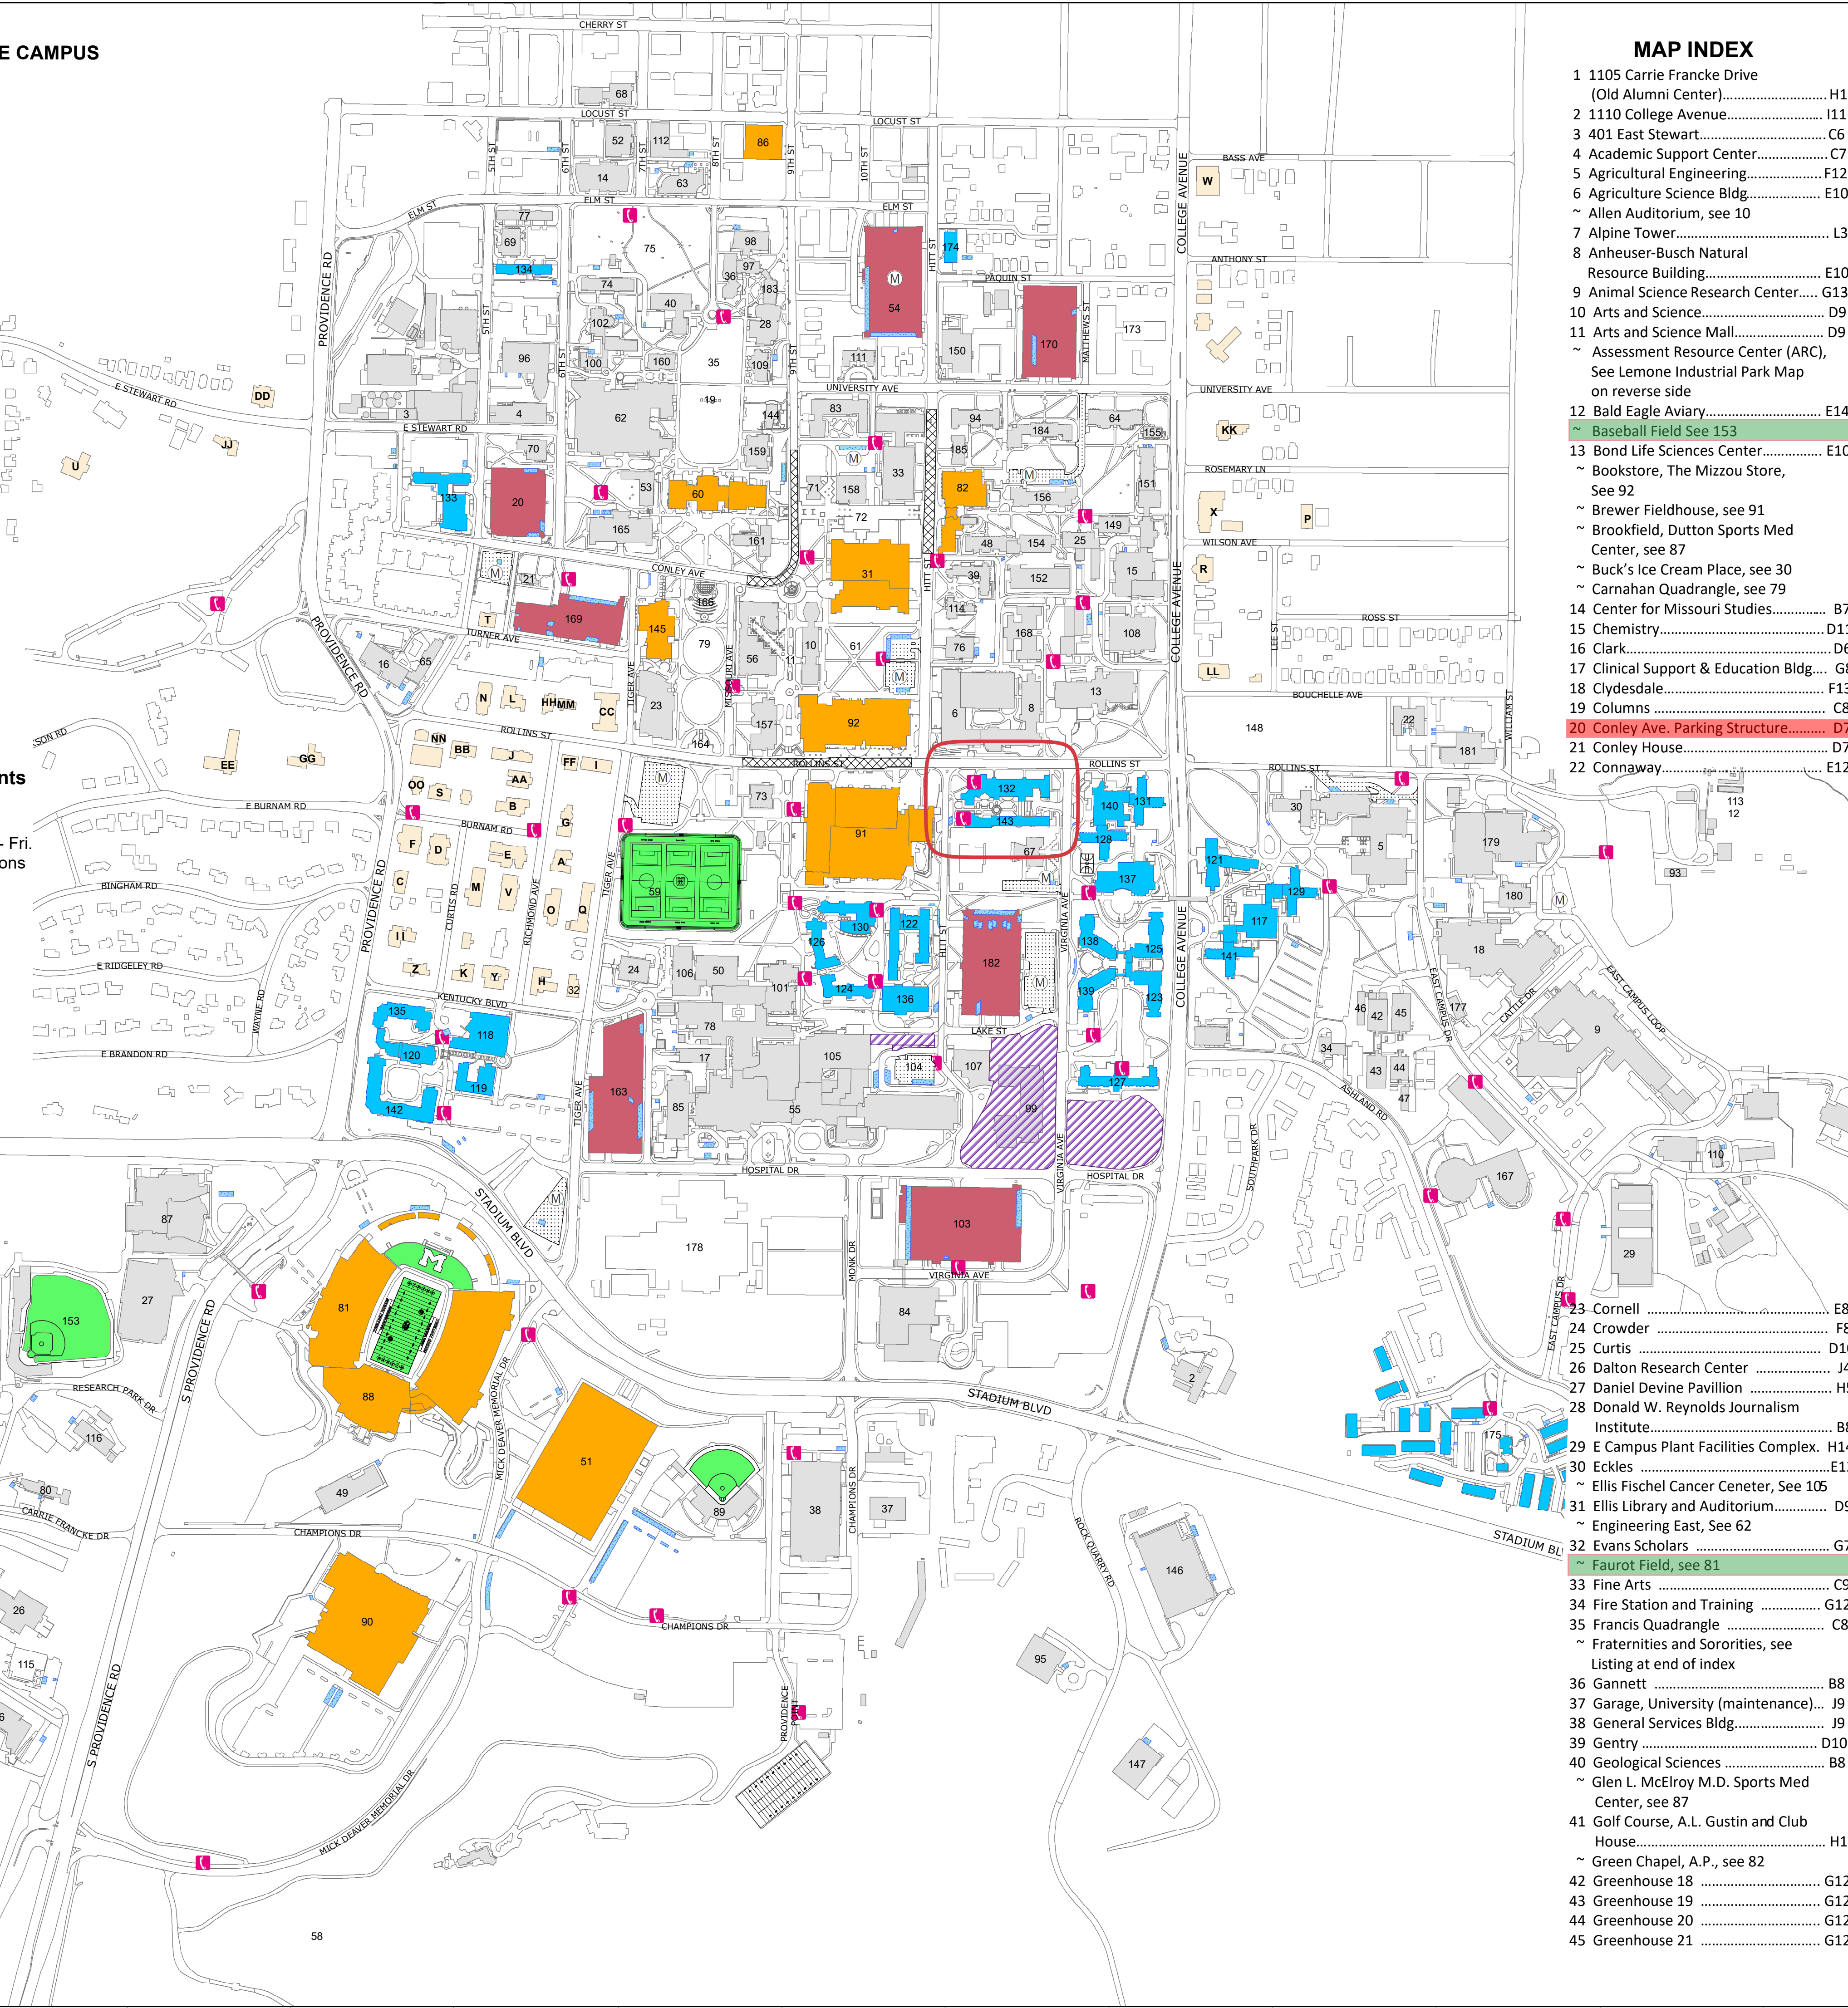

MU IS A SMOKE-FREE CAMPUS

Revised August 2019

UNIVERSITY OF MISSOURI

- Pedestrian Campus, Streets closed 8:15 a.m. - 3:45 p.m. Mon.- Fri. when classes are in session
  Construction Zone
  Accessible Parking
  Metered/Kiosks Parking
  Visitor Parking
  Emergency Telephone

Parking for Visitors
Visitor parking is listed in the index under parking. Special parking arrangements for prospective students can be made through the office of Admissions by calling (573) 882-2456

Information Regarding General Parking Arrangements

Available from Parking and Transportation Services, second entrance from Tiger Ave on Turner Avenue inside Turner Avenue Parking Garage. (573) 882-4568, 8 a.m. - 5 p.m. Mon.- Fri. or from University Police. (573) 882-7201 at any time. Restrictions on some faculty-staff parking lots are lifted at certain times.

Parking: Arrangements may be made through Parking and Transportation Services: (573) 882-4568

Please Check Information on Signs at Entrances to Parking Lots to Avoid Being Ticketed or Towed.

MAP INDEX

- 1 1105 Carrie Francke Drive (Old Alumni Center).....H1
  2 1110 College Avenue.....I11
  3 401 East Stewart.....C6
  4 Academic Support Center.....C7
  5 Agricultural Engineering.....F12
  6 Agriculture Science Bldg.....E10
  7 Alpine Tower.....L3
  8 Anheuser-Busch Natural Resource Building.....E10
  9 Animal Science Research Center.....G13
  10 Arts and Science.....D9
  11 Arts and Science Mall.....D9
  12 Bald Eagle Aviary.....E14
  13 Bond Life Sciences Center.....E10
  14 Center for Missouri Studies.....B7
  15 Chemistry.....D11
  16 Clark.....D6
  17 Clinical Support & Education Bldg.....G8
  18 Clydesdale.....F13
  19 Columns.....C8
  20 Conley Ave. Parking Structure.....D7
  21 Conley House.....D7
  22 Connaway.....E12

- 46 Greenhouse 23 .....G12
  47 Greenhouse 25 .....G12
  48 Gwynn D10
  49 Gymnastics and Dance Practice Facility I6
  50 Health Sciences Library, J. Otto Lottes F8
  51 Hearnes I7
  52 Heinkel A8
  53 Hill C8
  54 Hitt Street Parking Structure B9
  55 Hospital and Clinics and Parking G8
  56 Hulston D8
  57 Epple L3
  58 Hinkson L6
  59 Stankowski F8
  60 Jesse C8
  61 Journalism Institute, see 28
  62 Keller Auditorium, see 40
  63 Kuhlman Court D9
  64 Lafferre Hall C8
  65 Lee Hills Hall B8
  66 Lefevre C11
  67 Lewis D6
  68 Lloyd L. Gaines-Marion O'Fallon Oldham Black Culture Center.....F10
  69 Locust Street Building A8
  70 Loeb B7
  71 London C7
  72 Lowry Hall C9
  73 Lowry Mall D9
  74 Mathematical Sciences E8
  75 McAlester Park B8
  76 McKee Gymnasium D10
  77 McReynolds B7
  78 Medical Science G8
  79 Mel Carnahan Quadrangle D8
  80 Melvin H. Marx I4
  81 Memorial Stadium H6
  82 Memorial Union C10
  83 Middlebush C9
  84 Missouri Orthopaedic Institute.....H9
  85 Missouri Psychiatric Center G8
  86 Missouri Theatre A8
  87 Mizou Athletic Training Complex.....H5
  88 Mizou Football Complex.....I6
  89 Mizou Softball Stadium E9
  90 Mizou Sports Arena J6
  91 MU Recreation Complex E9
  92 MU Student Center E9
  93 Mule Barn F14
  94 Mumford C10
  95 Museum Support Center J10
  96 Naka Hall C7
  97 Neff B8
  98 Neff Addition B8
  99 NextGen Precision Health Institute G9
  100 Noyes C7
  101 Nursing F8
  102 Parker B7
  103 Parking Structure #7 .....H10
  104 Parking, Visitor Metered G10,D7,F10
  105 Patient Care Tower G9
  106 Patient Centered Care Learning Center.....F8
  107 Physicians Medical Building G10
  108 Physics D11
  109 Pickard C8
  110 Poultry Nutrition Lab G14
  111 Professional Building C9
  112 Psychology A8
  113 Raptor Rehabilitation E14