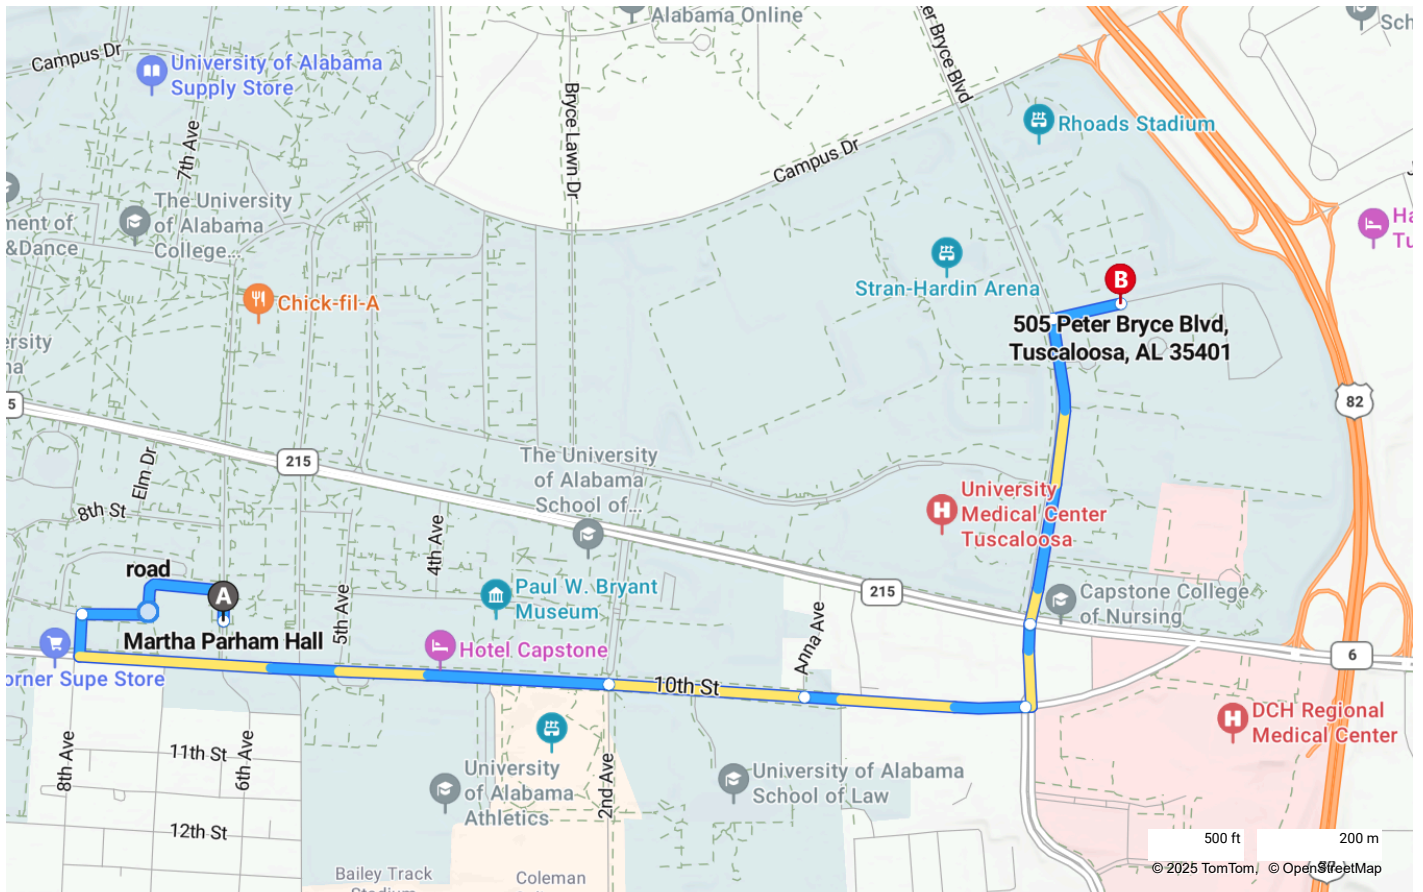

**A** Martha Parham Hall, 921 6th Ave, Tuscaloosa, AL 35401

7 min , 1.7 miles

**B** 505 Peter Bryce Blvd, Tuscaloosa, AL 35401

Light traffic

Via Paul W Bryant Dr, Peter Bryce Blvd

· Local roads

Directions - Dorms to UA Courts

**A** Martha Parham Hall

|   |    |  |        |
|---|----|--|--------|
| ↑ | 1. | Head <b>north</b> on <b>6th Ave</b> toward 8th st  | 161 ft |
| ↶ | 2. | Turn <b>left</b>   | 0.2 mi |
| ↶ | 3. | Turn <b>left</b> , then immediately turn <b>left</b> onto <b>Paul W Bryant Dr</b><br>• <i>Gated road</i>                   | 0.6 mi |
| ↑ | 4. | Road name changes to <b>10th st</b>  | 0.2 mi |
| ↑ | 5. | Road name changes to <b>Paul W Bryant Dr E</b>   | 0.2 mi |
| ↶ | 6. | Turn <b>left</b> onto <b>Dr Edward Hillard Dr</b>  | 486 ft |
| ↑ | 7. | Continue on <b>Peter Bryce Blvd</b>  | 0.3 mi |
| ↷ | 8. | Turn <b>right</b> onto <b>Roger Sayers Dr</b>  | 377 ft |
|   |    | Arrive at <b>Roger Sayers Dr</b>   |        |
|   | 9. | The last intersection before your destination is Peter Bryce Blvd<br>If you reach Roger Sayers Circle, you've gone too far |        |

**B** 505 Peter Bryce Blvd, Tuscaloosa, AL 35401

**A** Martha Parham Hall, 921 6th Ave, Tuscaloosa, AL 35401

**B** 505 Peter Bryce Blvd, Tuscaloosa, AL 35401

These directions are subject to the Microsoft® Service Agreement and are for informational purposes only. No guarantee is made regarding their completeness or accuracy. Construction projects, traffic, or other events may cause actual conditions to differ from these results. Map and traffic data © 2025 TomTom.