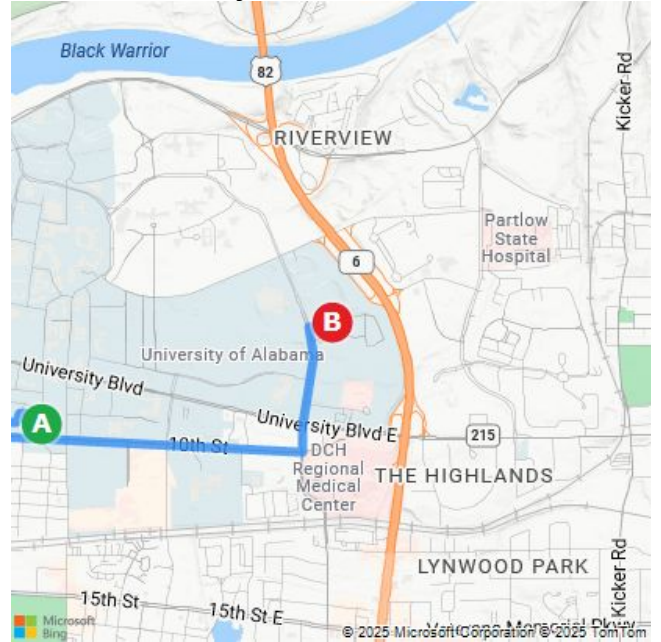

**A** Martha Parham Hall, 921 6th Ave, Tuscaloosa, AL 35401

7 min , 1.7 miles

**B** 505 Peter Bryce Blvd, Tuscaloosa, AL 35401

Light traffic

Via Paul W Bryant Dr, Peter Bryce Blvd

· Local roads

Directions - Dorms to UA Courts

**A** Martha Parham Hall

|   |    |  |        |
|---|----|--|--------|
| ↑ | 1. | Head <b>north</b> on <b>6th Ave</b> toward 8th st  | 161 ft |
| ↶ | 2. | Turn <b>left</b>   | 0.2 mi |
| ↶ | 3. | Turn <b>left</b> , then immediately turn <b>left</b> onto <b>Paul W Bryant Dr</b><br>• <i>Gated road</i>                   | 0.6 mi |
| ↑ | 4. | Road name changes to <b>10th st</b>  | 0.2 mi |
| ↑ | 5. | Road name changes to <b>Paul W Bryant Dr E</b>   | 0.2 mi |
| ↶ | 6. | Turn <b>left</b> onto <b>Dr Edward Hillard Dr</b>  | 486 ft |
| ↑ | 7. | Continue on <b>Peter Bryce Blvd</b>  | 0.3 mi |
| ↷ | 8. | Turn <b>right</b> onto <b>Roger Sayers Dr</b>  | 377 ft |
|   |    | Arrive at <b>Roger Sayers Dr</b>   |        |
|   | 9. | The last intersection before your destination is Peter Bryce Blvd<br>If you reach Roger Sayers Circle, you've gone too far |        |

**B** 505 Peter Bryce Blvd, Tuscaloosa, AL 35401

**A** Martha Parham Hall, 921 6th Ave, Tuscaloosa, AL 35401

**B** 505 Peter Bryce Blvd, Tuscaloosa, AL 35401

These directions are subject to the Microsoft® Service Agreement and are for informational purposes only. No guarantee is made regarding their completeness or accuracy. Construction projects, traffic, or other events may cause actual conditions to differ from these results. Map and traffic data © 2025 TomTom.