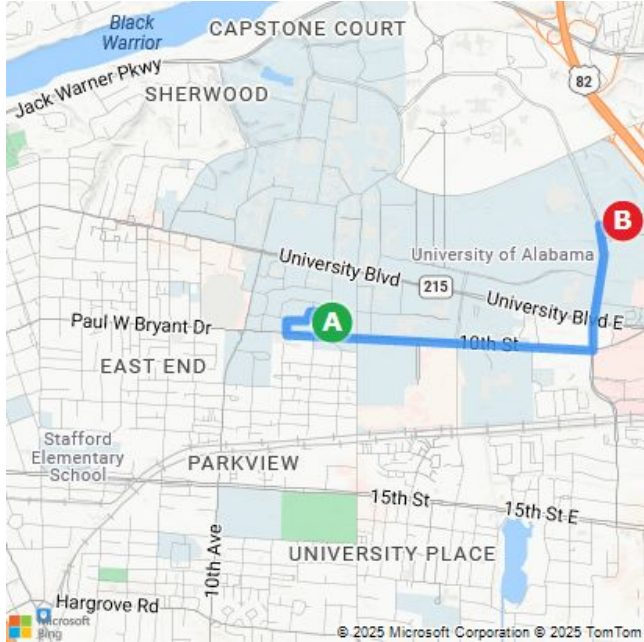

**A** Martha Parham Hall, 921 6th Ave, Tuscaloosa, AL 35401

7 min , 1.7 miles

**B** 505 Peter Bryce Blvd, Tuscaloosa, AL 35401

Light traffic

Via Paul W Bryant Dr, Peter Bryce Blvd

· Local roads

Directions - Dorms to UA Courts

**A** Martha Parham Hall

|   |    |  |        |
|---|----|--|--------|
| ↑ | 1. | Head <b>north</b> on <b>6th Ave</b> toward 8th st  | 161 ft |
| ↶ | 2. | Turn <b>left</b>   | 0.2 mi |
| ↶ | 3. | Turn <b>left</b> , then immediately turn <b>left</b> onto <b>Paul W Bryant Dr</b><br>• <i>Gated road</i>                   | 0.6 mi |
| ↑ | 4. | Road name changes to <b>10th st</b>  | 0.2 mi |
| ↑ | 5. | Road name changes to <b>Paul W Bryant Dr E</b>   | 0.2 mi |
| ↶ | 6. | Turn <b>left</b> onto <b>Dr Edward Hillard Dr</b>  | 486 ft |
| ↑ | 7. | Continue on <b>Peter Bryce Blvd</b>  | 0.3 mi |
| ↷ | 8. | Turn <b>right</b> onto <b>Roger Sayers Dr</b>  | 377 ft |
|   |    | Arrive at <b>Roger Sayers Dr</b>   |        |
|   | 9. | The last intersection before your destination is Peter Bryce Blvd<br>If you reach Roger Sayers Circle, you've gone too far |        |

**B** 505 Peter Bryce Blvd, Tuscaloosa, AL 35401

**A** Martha Parham Hall, 921 6th Ave, Tuscaloosa, AL 35401

**B** 505 Peter Bryce Blvd, Tuscaloosa, AL 35401

These directions are subject to the Microsoft® Service Agreement and are for informational purposes only. No guarantee is made regarding their completeness or accuracy. Construction projects, traffic, or other events may cause actual conditions to differ from these results. Map and traffic data © 2025 TomTom.